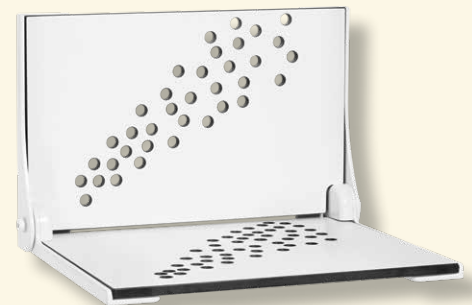

SILHOUETTE HIGH BACK SEAT 18" SHAF-185155-PWS-C-WT