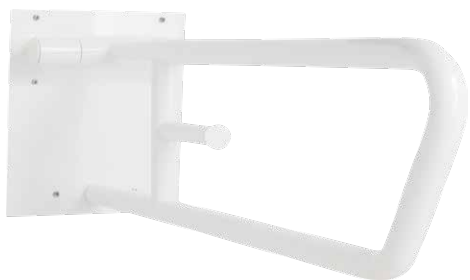

LENGTH: 30" (SHOWN: GWR-3730-QCR)
AVAILABLE IN 1 1/4" AND 1 1/2" DIAMETER

HUNTINGTON BAR

GW-4400 SERIES

This sleek, curved valve grab bar is designed to encircle tub or shower faucets, providing long lasting security and support along with visual appeal.

12" RADIUS (SHOWN: GW-4412-QNS)
AVAILABLE IN 1 1/4" DIAMETER

WALL-TO-FLOOR SWING AWAY BAR GW-4300 SERIES

This wall-to-floor mounted swing bar is engineered to move 90 degrees out and back for support when entering or exiting the bath area, swinging outward when in use and tucking back securely against the wall. The swing-away bar is 39" X 3" with a 21" swing arm and locking rotating flange.

LENGTH: 30"
AVAILABLE IN 1 1/4" DIAMETER

WALL-TO-WALL SWING AWAY BAR GW-4200 SERIES

A wall-mounted version of the 90-degree swing bar offers support and room to move in a shower or bath. Allows users to enter and exit the bath area safely.

LENGTH: 30"
AVAILABLE IN 1 1/4" DIAMETER

SWING UP BAR GW-4100 SERIES

The swing-up grab bar can be easily guided upwards to create space - with less than three pounds of pressure - and down again for secure support. Enables the user to raise and lower themselves from a sitting position when it is in the down position and swings up for ease of entry.