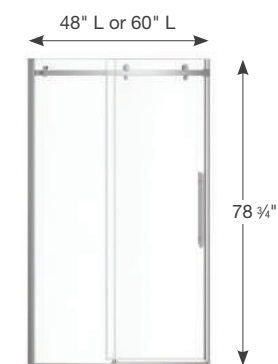

### Dimensions:

- 48" L x 32" W x 80" H\*
- 48" L x 36" W x 80" H
- 60" L x 32" W x 80" H\*
- 60" L x 36" W x 80" H

\*32" dimension is only available on certain patterns

### Nebula

- 8 mm (5/16") tempered glass, 78 3/4" high
- Reversible shower door for left or right opening
- Slim stainless header with 18 in. handle

### Vela

- 8 mm (5/16") tempered glass, 78 3/4" high
- Reversible shower door for left or right opening
- Detachable door guide to distance the glass when cleaning