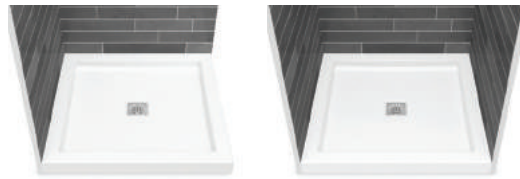

B3Square Bases

B3Square 3636

MODEL	SIZE	INSTALLATION	DRAIN POSITION	STANDARD COLOR	PRICE LIST CODE	LIST PRICE
B3 Base 3636 Square Drain	36 x 36 x 3	Corner	Center	White (001)	420000-500-001	$623
		Alcove	Center	White (001)	420000-501-001	$623