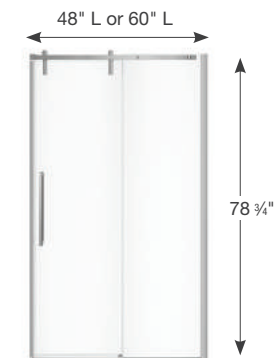

4. Select your door

Nebula

- 8 mm (5/16") tempered glass, 78 3/4" high
- Reversible shower door for left or right opening
- Slim stainless header with 18 in. handle