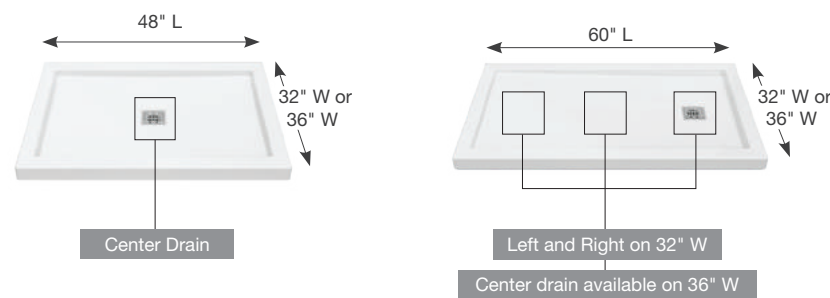

2. Select your base (required)

B3Square or B3Round Bases (only compatible models)

- 48" L x 32" or 36" W
- 60" L x 32" or 36" W

- Acrylic rectangular shower base with square or round drain
- Smooth floor
- 3" low threshold base
- Center drain 48" base
- Left, right or center drain 60" base